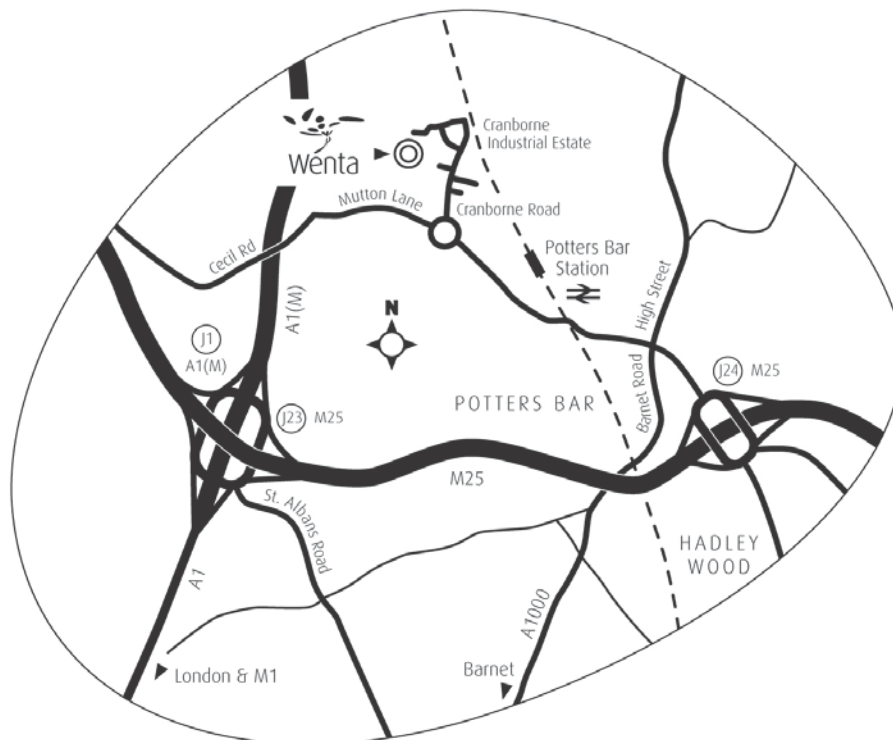

## How to Find Wenta's Potters Bar Office

The Enterprise Centre  
Cranbourne Road  
Potters Bar  
Hertfordshire  
EN6 3DQ

*Please note: Google indicates that we are on Cranbourne Avenue but follow the below instructions to find My Incubator - Potters Bar.*

### Directions from M25 Junction 24:

- Take the turning for Potters Bar (A111 - Southgate Road)
- Proceed along Southgate Road until you reach a crossroads with the High Street
- Go straight over the crossroads into Mutton Lane
- Continue along Mutton Lane until you reach a mini roundabout
- At the mini roundabout turn right into Cranbourne Road
- Continue along Cranbourne Road onto the Cranbourne Industrial Estate
- On the Industrial Estate take the first left by Shanklins Motor Company
- The Enterprise Centre is then the next turning on the left hand side

### Car Parking:

- Park in the Visitors Car Parking Area by the Reception