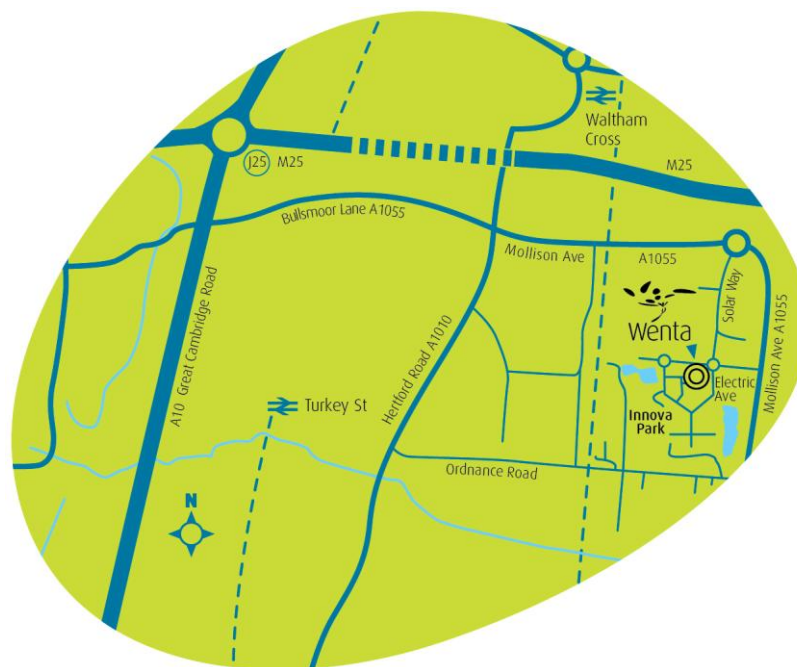

How to Find Wenta's Enfield Office

The Wenta Business Centre - Enfield
Innova Park
Electric Avenue
Enfield
EN3 7XU

T 020 8350 8520
E enfield@wenta.co.uk
W www.wenta.co.uk

Directions from M25 Junction 25

- Take A10 exit (Great Cambridge Road)
- Turn left onto Bullsmoor Lane/A1055
- At the roundabout, take the 2nd exit onto Solar Avenue
- Continue to next roundabout straight over then turn right into the visitor car park

Directions from A10 heading towards London/Hertford/Harlow

- When coming from A10 head towards London/Hertford/Harlow
- At the roundabout, take the 1st exit onto A121
- At the roundabout, take the 3rd exit onto Monarch's Way/A121
- At the roundabout, take the 3rd exit onto Abbey Road/A1010
- At the roundabout, take the 1st exit onto High St/A1010 and continue to follow A1010
- Turn left onto Mollison Avenue/A1055
- At the roundabout, take the 2nd exit onto Solar Way
- At the roundabout, take the 2nd exit onto Electric Avenue
- Electric Avenue turns slightly right and becomes Kinetic Crescent
- Turn right and then right again and the destination will be on the left

By Train

- Head east on Ordnance Road towards Bradley Road
- Turn left onto Mollison Avenue/A1055
- Take the 1st left onto Innova Way
- At the roundabout, take the 1st exit onto Electric Avenue
- Turn right and right again and the destination will be on the left

By foot from Enfield Lock Rail Station

- From the Enfield Lock Rail Station head north on Bradley Road towards Ordnance Road
- Turn right onto Ordnance Road
- Turn left onto Velocity Way
- Turn left onto Kinetic Crescent
- Turn right and right again onto Innova Park and The Wenta Business Centre - Enfield will be on the left