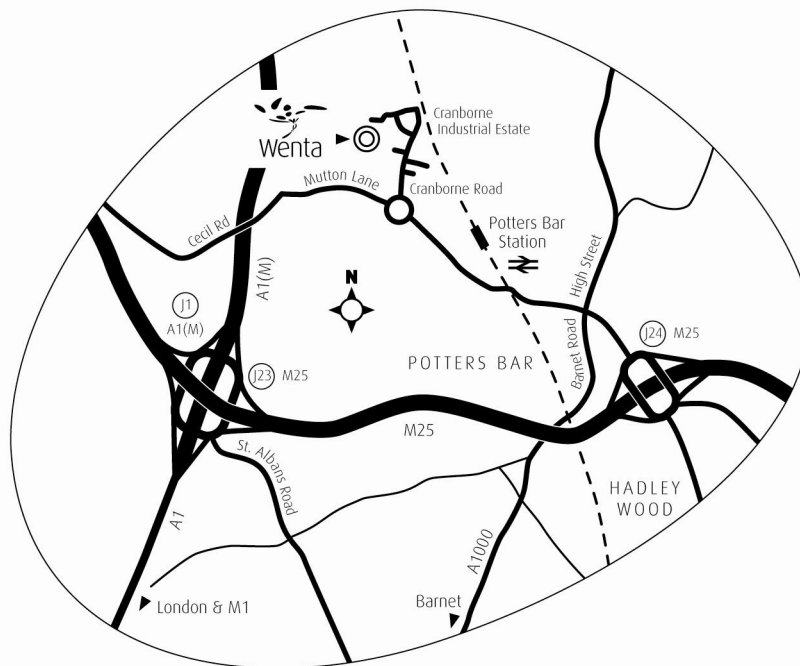

How to Find Wenta's Potters Bar Office

The Enterprise Centre
Cranborne Road
Potters Bar
Hertfordshire
EN6 3DQ

T 0845 371 0891
F 0845 371 0892
E admin@wenta.co.uk
W www.wenta.co.uk

Directions from M25 Junction 24:

- Take the turning for Potters Bar (A111 – Southgate Road)
- Proceed along Southgate Road until you reach a crossroads with the High Street
- Go straight over the crossroads into Mutton Lane
- Continue along Mutton Lane until you reach a mini roundabout
- At the mini roundabout turn right into Cranborne Road
- Continue along Cranborne Road onto the Cranborne Industrial Estate
- On the Industrial Estate turn left and then left again to the Enterprise Centre
- For map details please see below

Car Parking:

- Park in the Visitors Car Parking Area by the Reception