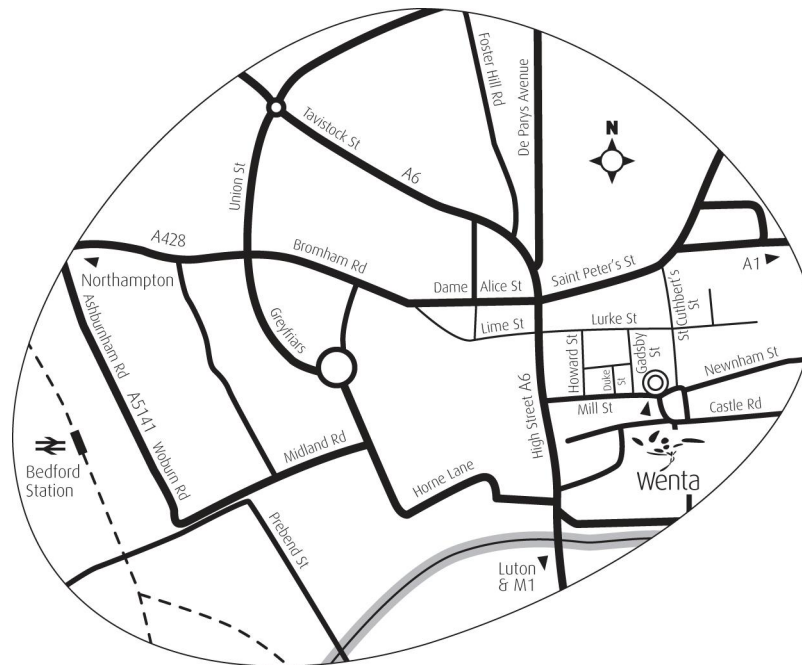

How to Find Wenta's Bedford Office

Bedford i-kan
Business Incubation Centre
38 Mill Street
Bedford
Bedfordshire
MK40 3HD

T 0845 371 0891
F 0845 371 0892
E admin@wenta.co.uk
W www.wenta.co.uk

Directions and Car Parking From South A6

- Take A6 into Bedford towards Town Centre
- At traffic lights at Bedford Hospital, carry straight on
- At roundabout, take 3rd exit into Rope Walk
- At next roundabout take 2nd exit, Longholme Way
- After crossing over the river, take immediate left
- Proceed along the Embankment; take 6th road right at mini roundabout, into Newnham Road
- At top of Newnham Road, turn left, (its one way here), but then go into right hand lane, bear right and then turn immediate left into St. Cuthberts Street
- Take first left into Lurke Street
- Take 2nd left into multi-storey car park
- Lurke Street Multi-storey Car Park (pedestrian pay at ticket machine, not at vehicle exit)
- From the Lurke Street car park walk back to Gadsby St, walk down it until you reach Mill St
- Turn left on Mill St and the i-kan is approximately 30 yards on the left hand side.